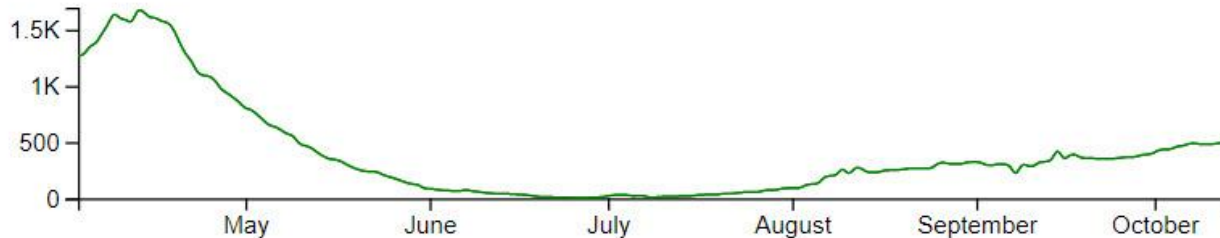

GPPSS District Totals as of October 15, 2021

October 15, 2021 Dashboard

Quarantined Staff 0	Positive Staff 2	Quarantined Students 20	Positive Students 3

ELEMENTARY SCHOOL TOTALS - WEEKLY	
Quarantined Staff	0
Quarantined Students	6
Positive Staff	1
Positive Students	2

MIDDLE SCHOOL TOTALS - WEEKLY	
Quarantined Staff	0
Quarantined Students	11
Positive Staff	1
Positive Students	0

HIGH SCHOOL TOTALS - WEEKLY	
Quarantined Staff	0
Quarantined Students	3
Positive Staff	0
Positive Students	1

County Cases Per 100K: 190.07

This information is a summary of student and staff absences due to a positive COVID situation or a COVID exposure. All data is "as of" the dates indicated. Detailed information by school building can be found on our website under "GPPSS Tracking" at [this link](#).